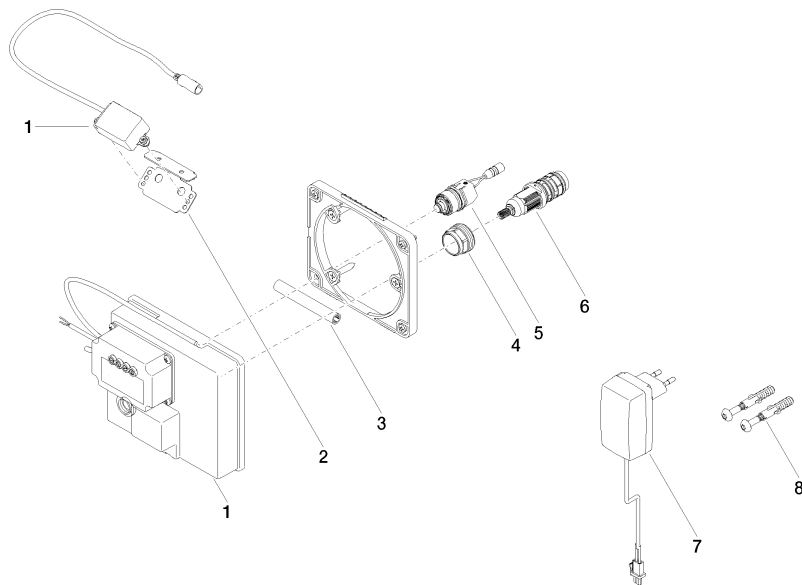

42 765 970 90

Spare parts list

No.	Item Number	Name	Quantity used	Delivery time
1	90 10 01 177 00 90	electronic accessories	1	2
2	90 17 20 199 00 90	holder	1	2
3	90 23 01 124 00 90	sleeve	1	2
4	09 23 10 129 90	nut	1	2
5	04 30 50 079 00 90	valve	1	2
6	90 15 02 013 00 90	cartridge	1	2
7	04 10 01 246 00 90	electronic accessories	1	2
8	04 30 31 024 01 90	fixing set	1	2